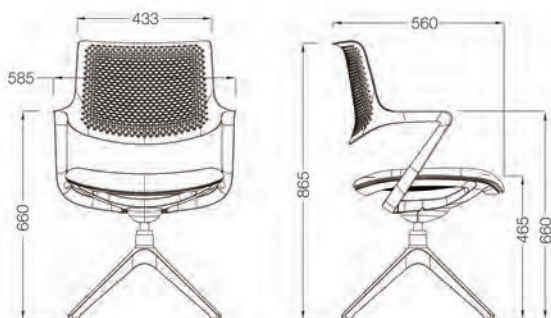

Line Graph

Swatches

Plastic Color Card