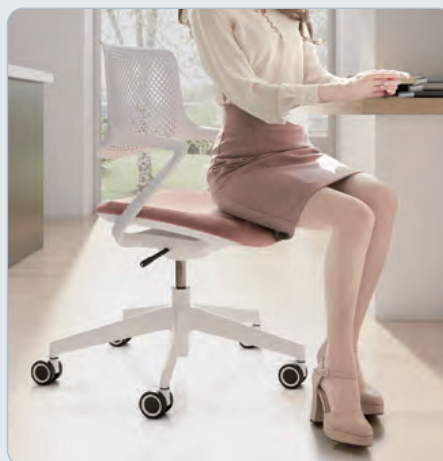

► **V14** SERIES

Plain and noble, simple and inspiring
Simple and plain lines, honest and square shape,
smooth and in 11 colors, the movement
let you feel relax even in the tension of work.

Exceptional modeling

BALANCE & RELAX

This ergonomic chair supports you in various positions. Excellent design allows the pelvis to move forward naturally and spine into a balanced position. The upper body is supported for the best natural position, you experience the balance.

Studies have shown that traditional “right-angle” sitting can lead to poor back support, weaken major muscle groups, and ultimately lead to a variety of lifestyle ailments. The most effective pose for sedentary people is to create an open angle between the thighs and torso, with the hips as a fulcrum. This rotates the pelvis forward until the spine reaches its natural balance.

Succinct DESIGN

Stylish prime elegant, concise ingenious

With flexible adjustment of angle, the design strives for maximum comfort; ergonomically curved shape make it ideal for user to get relaxed in a shortest period of time.