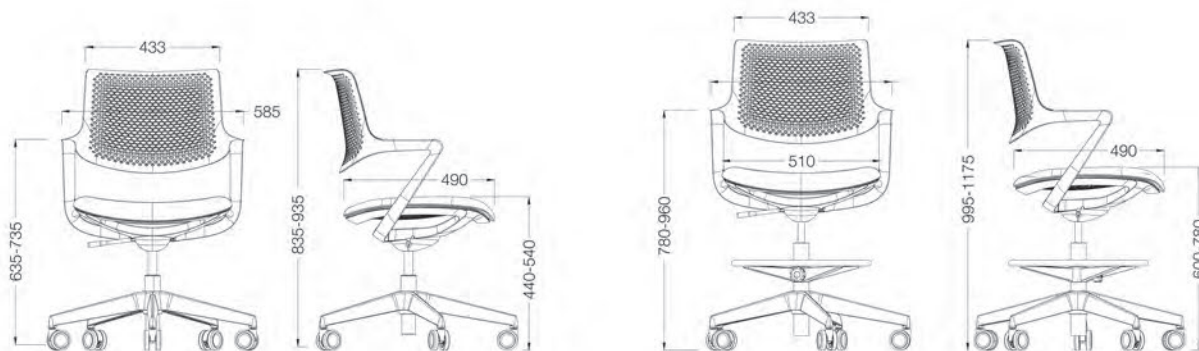

Line Graph

Swatches

Plastic Color Card